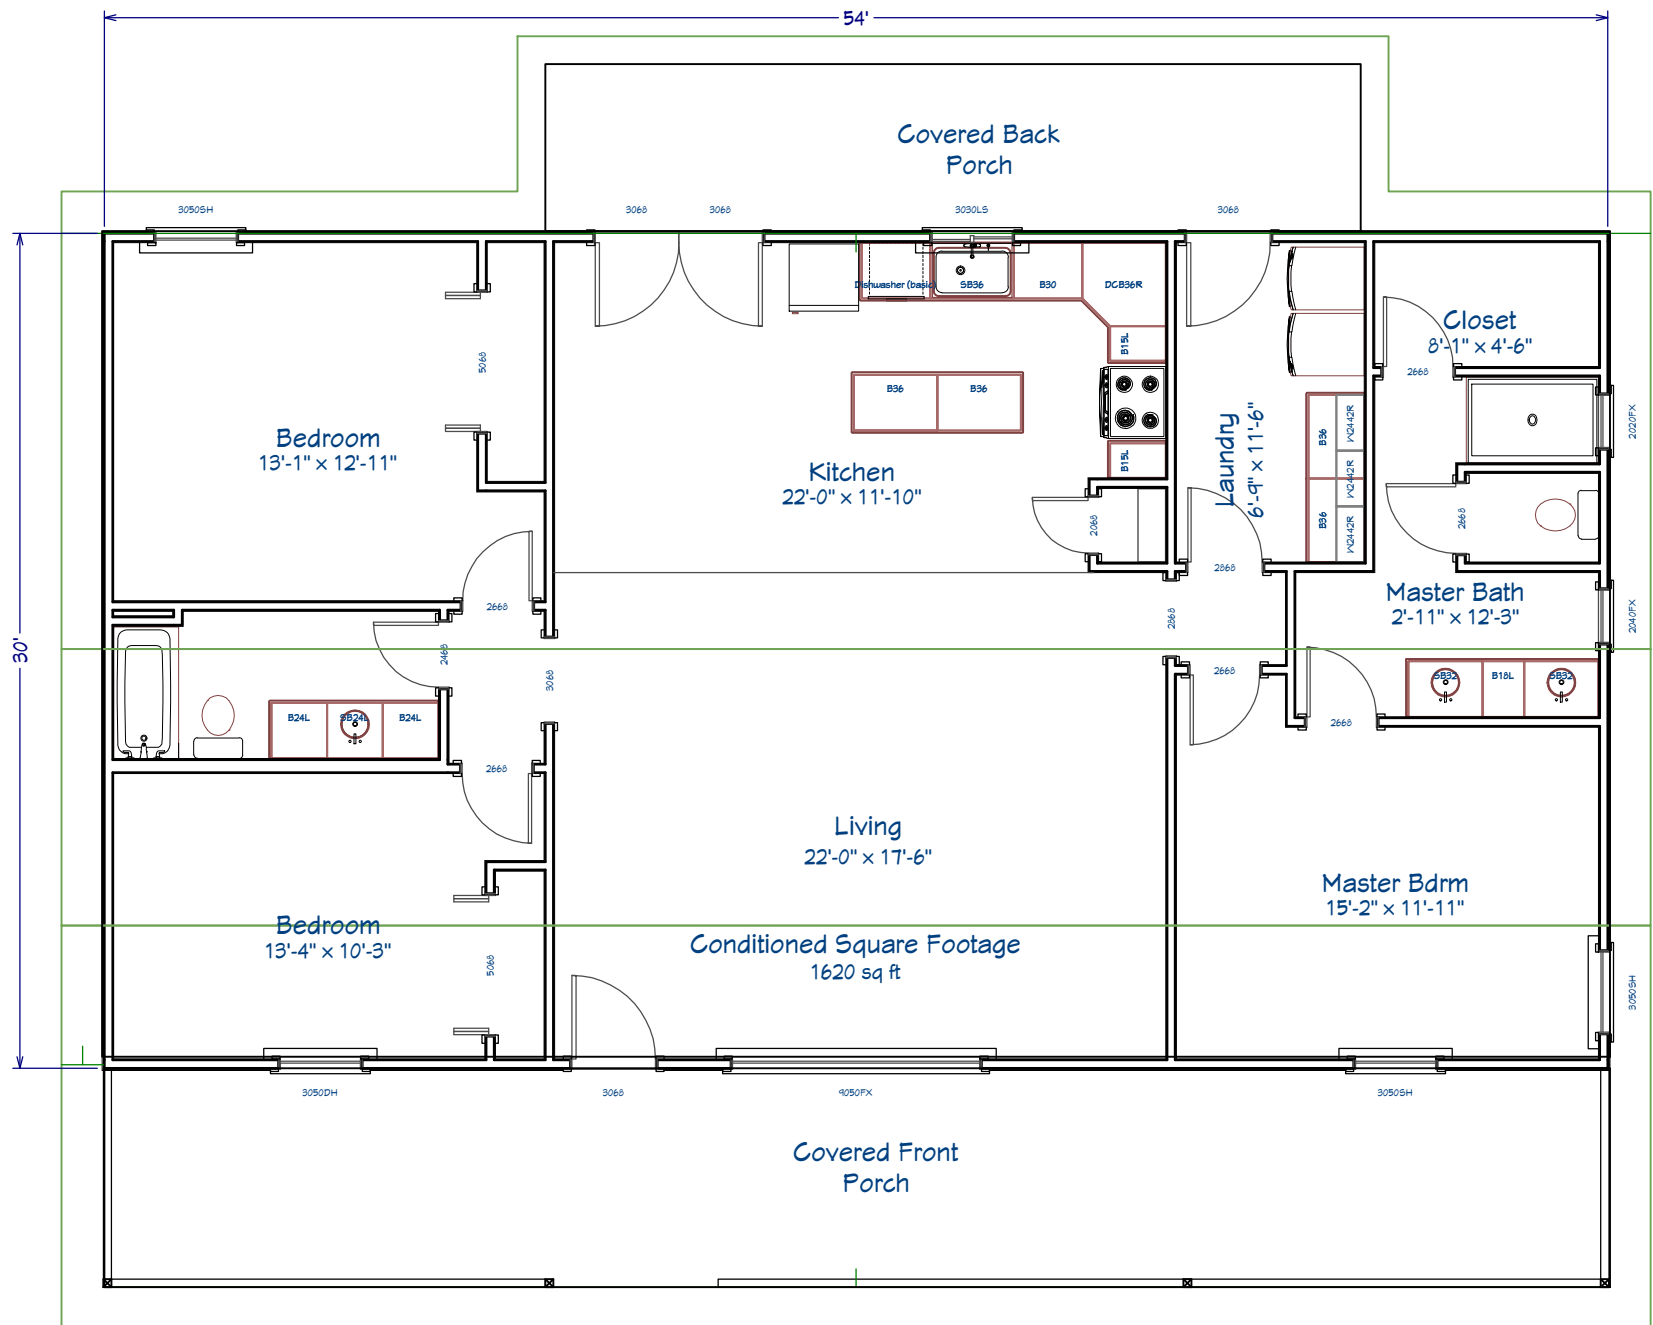

Ocotillo

1620 S.F. 3BR/2BA

Classic Ranch Style home where more time is spent on the porch than the hustle of the city.

COPYRIGHT NOTICE:
THESE DRAWINGS ARE THE PROPERTY OF THE DESIGNER
AND ARE PROTECTED BY COPYRIGHT. DRAWINGS MAY NOT
BE REPRODUCED WITHOUT WRITTEN PERMISSION.