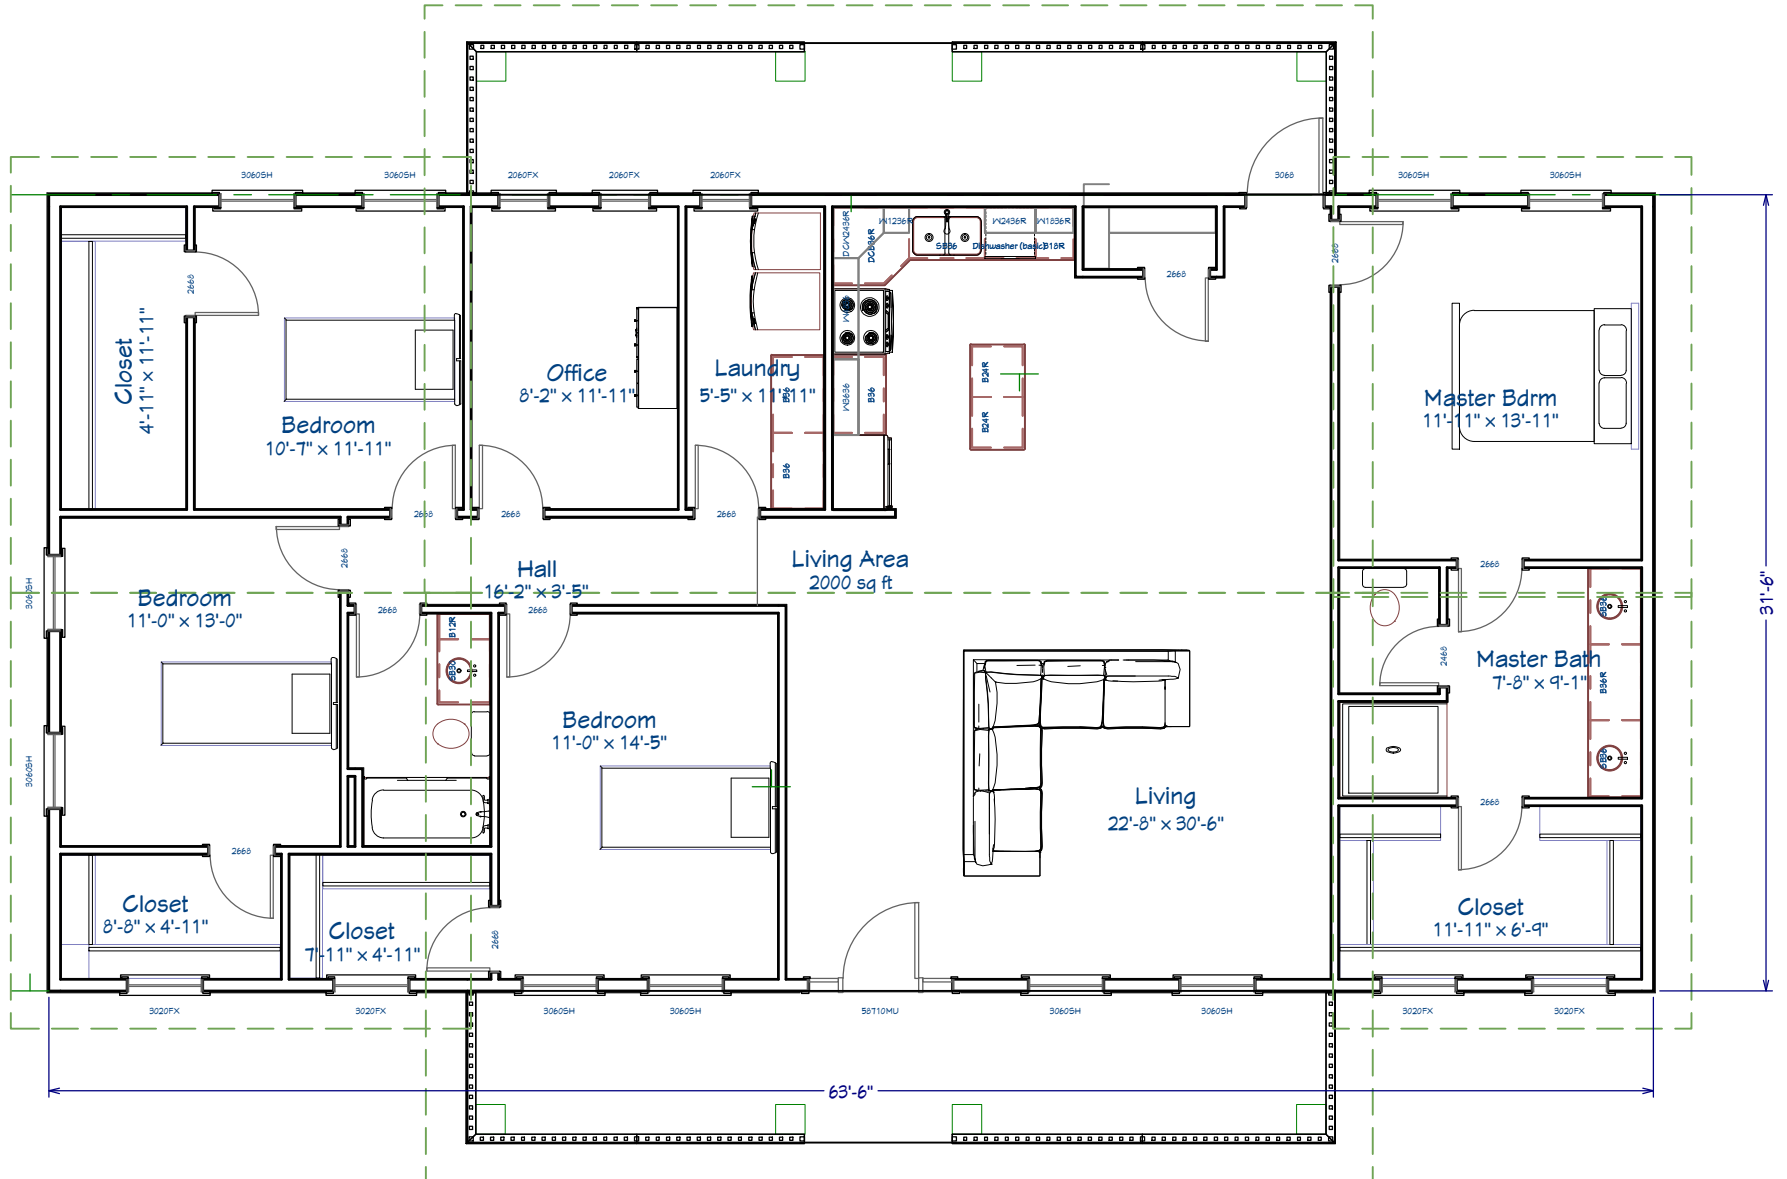

# MODERN FAMILY

2,000 S.F. 3BR/2BA

Natural Light and Open Spaces makes this 2,000 s.f. home feel like there is room to grow.

COPYRIGHT NOTICE:  
THESE DRAWINGS ARE THE PROPERTY OF THE DESIGNER AND ARE PROTECTED BY COPYRIGHT. DRAWINGS MAY NOT BE REPRODUCED WITHOUT WRITTEN PERMISSION.